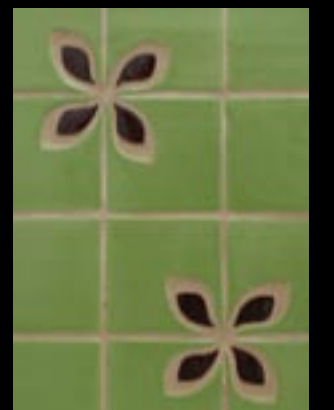

HAND MADE TILE

www.bontondesigns.com

EYE CANDY

Eye Candy from BonTon is a collection of our handmade tile adorned with authentic Swarovski Crystals. This unique collection comes in many different sizes and styles, and is customizable to suit your needs. Add some sparkle to your next project with Eye Candy from BonTon.

SWERVE

BATONS ET PIERRES

KALEIDOSCOPE

BLOOM

GET YOUR SWERVE ON!

www.bontondesigns.com

SIGNATURE TILE

Bon Ton Signature tile is a 2- piece modular tile, designed to create various effects and patterns upon layout. The designs and possibilities are limitless. The Signature Series is available in square and diamond shapes and is currently available in both 2x2, 4x4 and 6" diamond. The tile may be glazed with any of the available glazes found in the color palette. Mix and match colors for a completely unique effect! Custom shapes or sizes may be available upon request.