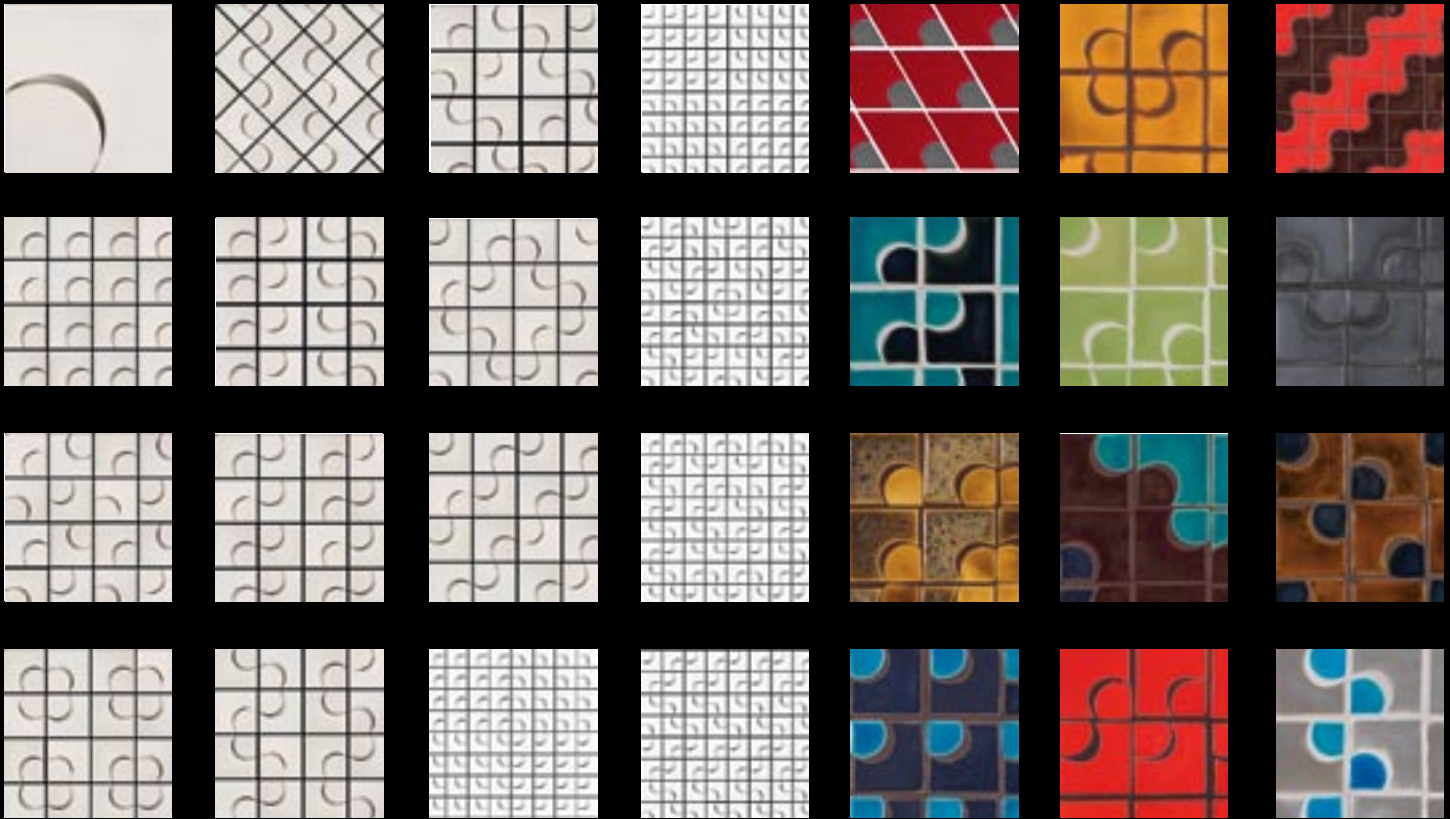

SWERVE

BATONS ET PIERRES

KALEIDOSCOPE

BLOOM

GET YOUR SWERVE ON!

www.bontondesigns.com

SIGNATURE TILE

Bon Ton Signature tile is a 2- piece modular tile, designed to create various effects and patterns upon layout. The designs and possibilities are limitless. The Signature Series is available in square and diamond shapes and is currently available in both 2x2, 4x4 and 6" diamond. The tile may be glazed with any of the available glazes found in the color palette. Mix and match colors for a completely unique effect! Custom shapes or sizes may be available upon request.