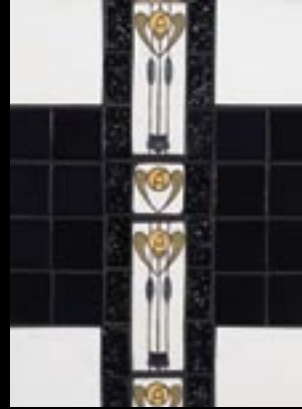

SCULPTED POPPIES

CHENÉ

PAON

FLUER

CHAMPS DE PAVOTS

ARBRE

HOLLYWOOD

ALA MODE

HAND MADE TILE

www.bontondesigns.com

EYE CANDY

Eye Candy from BonTon is a collection of our handmade tile adorned with authentic Swarovski Crystals. This unique collection comes in many different sizes and styles, and is customizable to suit your needs. Add some sparkle to your next project with Eye Candy from BonTon.