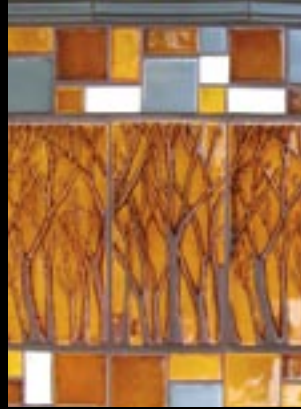

SCULPTED POPPIES

CHENÉ

PAON

FLUER

CHAMPS DE PAVOTS

ARBRE

HOLLYWOOD

ALA MODE

ART DECO

BLOCS DE COULEUR 4X4

BLOCS DE COULEUR 2X2

ROSIE

OLIVE BRANCH

FISH BOWL

TIVOLI

PALM

HAND MADE TILE

www.bontondesigns.com

EYE CANDY

Eye Candy from BonTon is a collection of our handmade tile adorned with authentic Swarovski Crystals. This unique collection comes in many different sizes and styles, and is customizable to suit your needs. Add some sparkle to your next project with Eye Candy from BonTon.