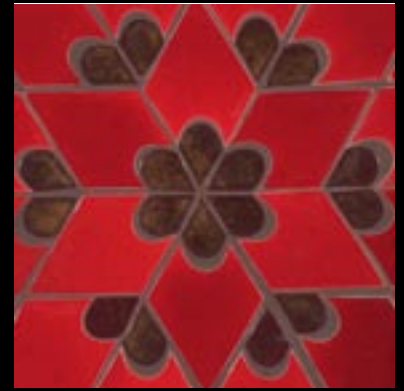

SWERVE

BATONS ET PIERRES

KALEIDOSCOPE

BLOOM

GET YOUR SWERVE ON!

www.bontondesigns.com

SIGNATURE TILE

Bon Ton Signature tile is a 2- piece modular tile, designed to create various effects and patterns upon layout. The designs and possibilities are limitless. The Signature Series is available in square and diamond shapes and is currently available in both 2x2, 4x4 and 6" diamond. The tile may be glazed with any of the available glazes found in the color palette. Mix and match colors for a completely unique effect! Custom shapes or sizes may be available upon request.