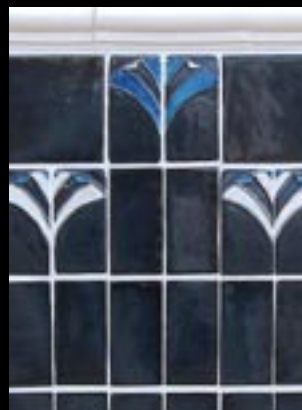

ART DECO

BLOCS DE COULEUR 4X4

BLOCS DE COULEUR 2X2

ROSIE

OLIVE BRANCH

FISH BOWL

TIVOLI

PALM

HAND MADE TILE

www.bontondesigns.com

EYE CANDY

Eye Candy from BonTon is a collection of our handmade tile adorned with authentic Swarovski Crystals. This unique collection comes in many different sizes and styles, and is customizable to suit your needs. Add some sparkle to your next project with Eye Candy from BonTon.