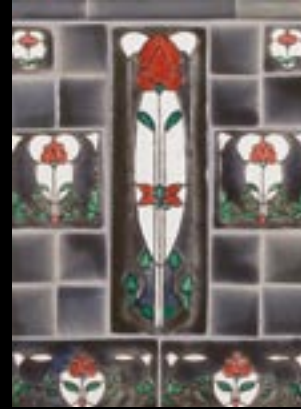

SCULPTED POPPIES

CHENÉ

PAON

FLUER

CHAMPS DE PAVOTS

ARBRE

HOLLYWOOD

ALA MODE

ART DECO

BLOCS DE COULEUR 4X4

BLOCS DE COULEUR 2X2

ROSIE

OLIVE BRANCH

FISH BOWL

TIVOLI

PALM

HAND MADE TILE

www.bontondesigns.com

EYE CANDY

Eye Candy from BonTon is a collection of our handmade tile adorned with authentic Swarovski Crystals. This unique collection comes in many different sizes and styles, and is customizable to suit your needs. Add some sparkle to your next project with Eye Candy from BonTon.