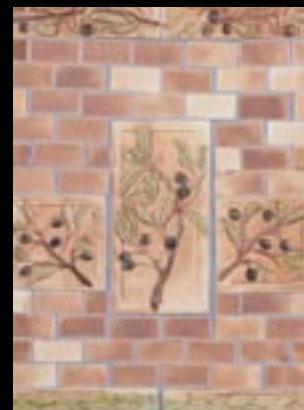

ART DECO

BLOCS DE COULEUR 4X4

BLOCS DE COULEUR 2X2

ROSIE

OLIVE BRANCH

FISH BOWL

TIVOLI

PALM

HAND MADE TILE

www.bontondesigns.com

EYE CANDY

Eye Candy from BonTon is a collection of our handmade tile adorned with authentic Swarovski Crystals. This unique collection comes in many different sizes and styles, and is customizable to suit your needs. Add some sparkle to your next project with Eye Candy from BonTon.