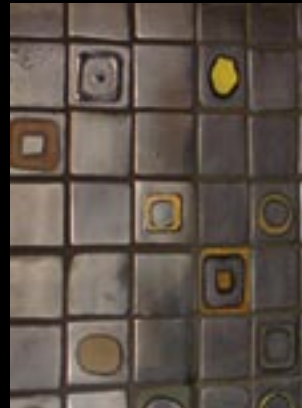

SCULPTED POPPIES

CHENÉ

PAON

FLUER

CHAMPS DE PAVOTS

ARBRE

HOLLYWOOD

ALA MODE

ART DECO

BLOCS DE COULEUR 4X4

BLOCS DE COULEUR 2X2

ROSIE

OLIVE BRANCH

FISH BOWL

TIVOLI

PALM

HAND MADE TILE

www.bontondesigns.com

EYE CANDY

Eye Candy from BonTon is a collection of our handmade tile adorned with authentic Swarovski Crystals. This unique collection comes in many different sizes and styles, and is customizable to suit your needs. Add some sparkle to your next project with Eye Candy from BonTon.