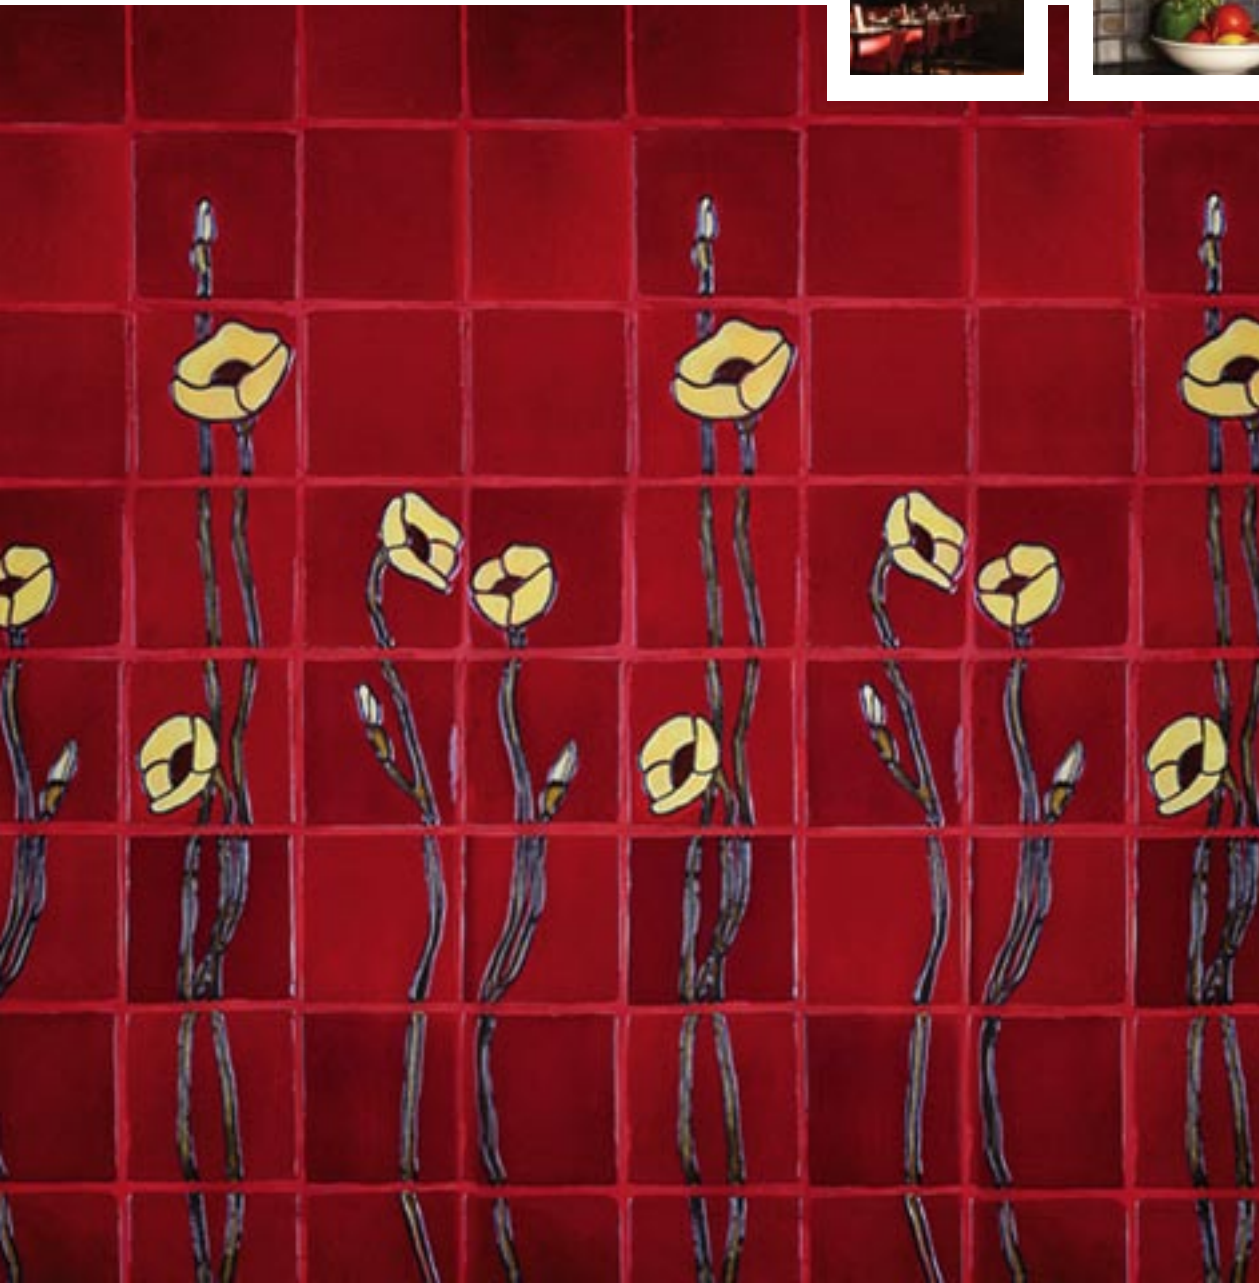

BonTon

[Fr. bawn-tawn] Fashionable or elegant manner or style.
Something regarded as fashionably correct.

www.bontondesigns.com

ONE-OF-A-KIND TILE DESIGN

CUSTOM TILE

Crafted by hand in our Minneapolis studio, our tiles feature designs inspired by Art Nouveau, Art Deco, and the Arts and Crafts Movement. We specialize in kitchen backsplashes, fireplace surrounds, entry ways, facades, and tile restoration. Our master sculptors can take virtually any image, print or concept and turn it into a three-dimensional work of art.

ART DECO

BLOCS DE COULEUR 4X4

BLOCS DE COULEUR 2X2

ROSIE

OLIVE BRANCH

FISH BOWL

TIVOLI

PALM

HAND MADE TILE

www.bontondesigns.com

EYE CANDY

Eye Candy from BonTon is a collection of our handmade tile adorned with authentic Swarovski Crystals. This unique collection comes in many different sizes and styles, and is customizable to suit your needs. Add some sparkle to your next project with Eye Candy from BonTon.

SWERVE

BATONS ET PIERRES

KALEIDOSCOPE

BLOOM

GET YOUR SWERVE ON!

www.bontondesigns.com

SIGNATURE TILE

Bon Ton Signature tile is a 2- piece modular tile, designed to create various effects and patterns upon layout. The designs and possibilities are limitless. The Signature Series is available in square and diamond shapes and is currently available in both 2x2, 4x4 and 6" diamond. The tile may be glazed with any of the available glazes found in the color palette. Mix and match colors for a completely unique effect! Custom shapes or sizes may be available upon request.