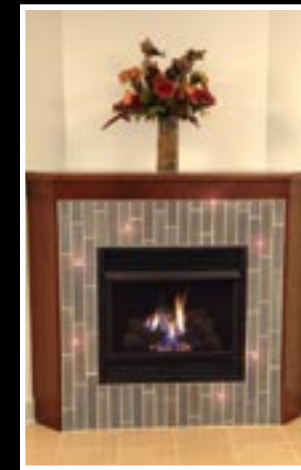

HAND MADE TILE

www.bontondesigns.com

EYE CANDY

Eye Candy from BonTon is a collection of our handmade tile adorned with authentic Swarovski Crystals. This unique collection comes in many different sizes and styles, and is customizable to suit your needs. Add some sparkle to your next project with Eye Candy from BonTon.