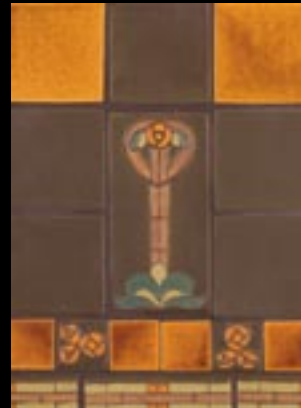

HOLLYWOOD

ALA MODE

BLOCS DE COULEUR 2X2

ROSIE